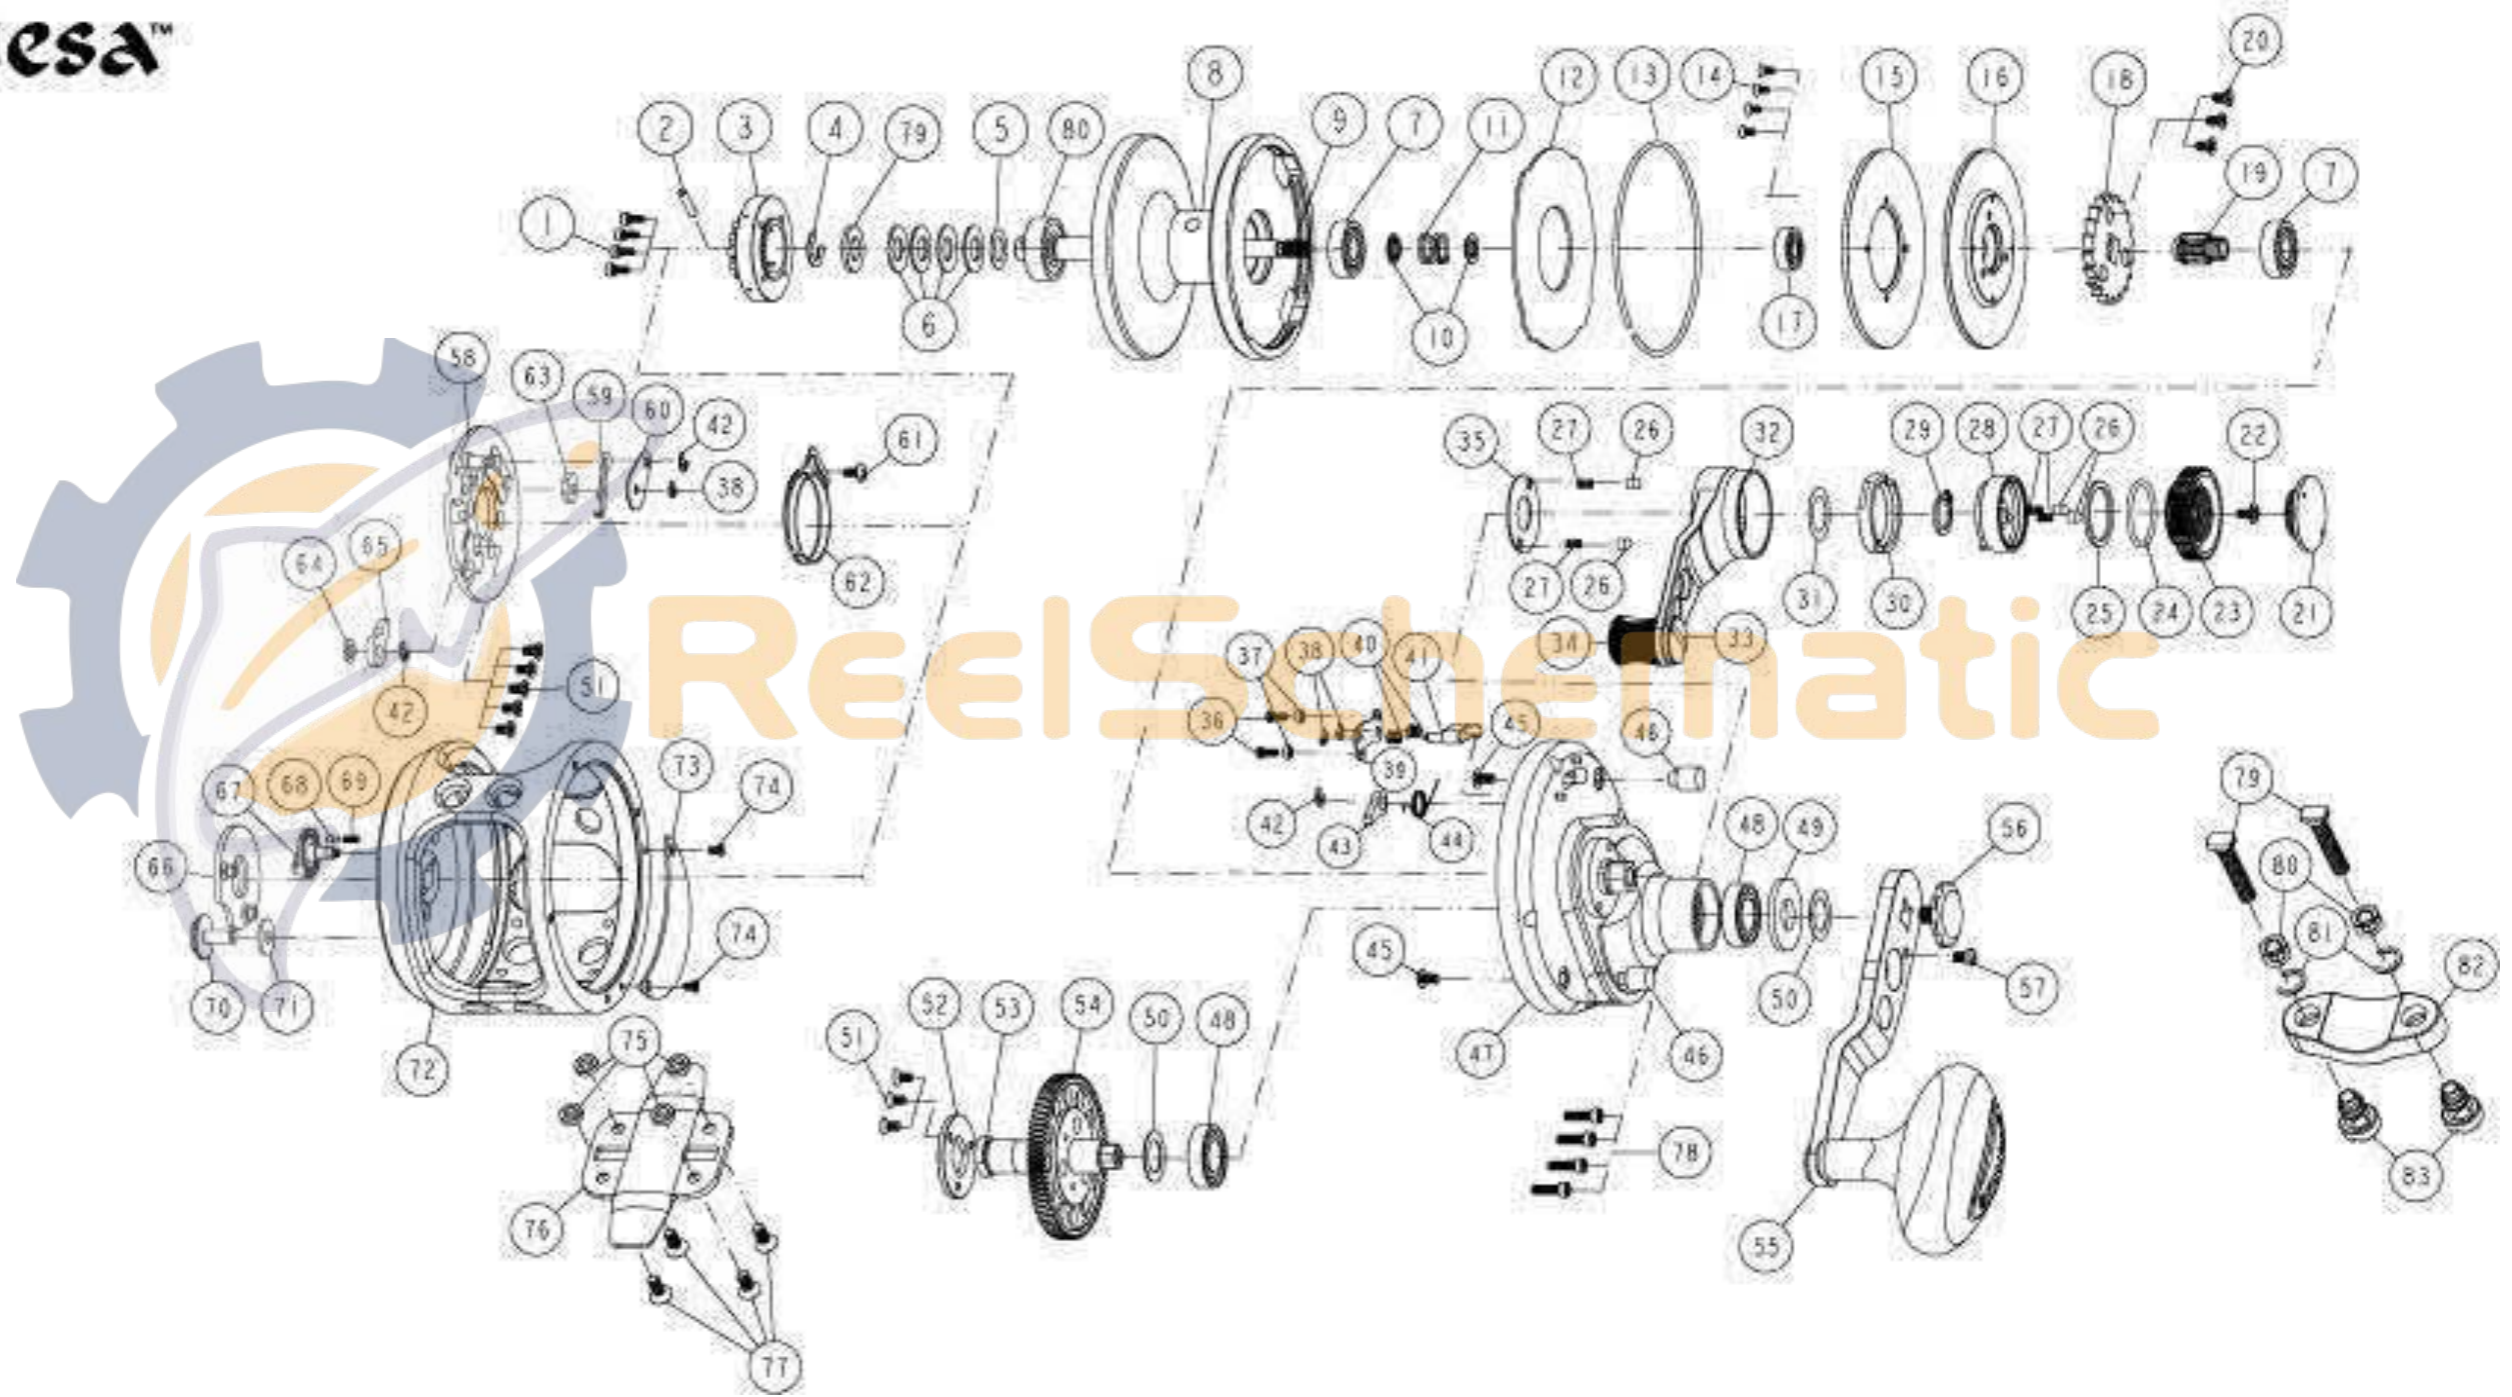

FIN-NOR
Marquesa™

MA20T, MA30T

Fin-Nor Marquesa MA30T Reel Part List

Key #	Description	Part No.	Qty.	Key #	Description	Part No.
1	Screw	DF053-01	4	44	Stopper Spring	CF096-01
2	Spool Shaft Pin	DF093-01	1	45	Screw	QW123-01
3	Bait Click Ratchet Assembly	DF329-01	1	46	Locating Collar	DF118-01
4	E-Ring	DF092-01	1	47	Gear Side Cover Assembly	CF324-01
5	Washer	CF121-01	4	48	Ball Bearing	CF017-03
6	Drag Spring	JF046-01	1	49	Handle Washer	CF054-01
7	Ball Bearing	KF017-01	1	50	Adjustment Washer	DF035-01
8	Spool	DF021-01	1	51	Screw	TW107-02
9	Spool Shaft	DF015-01	1	52	Link	CF036-01
10	Collar	BF094-01	2	53	Crank Shaft	CF008-01
11	Spring	CF040-01	1	54	Drive Gear	CF012-01
12	Drag Disc	CF059-01	1	55	Handle Arm Assembly	CF318-01
13	Ring	CF080-01	1	56	Handle Nut	CF003-01
14	Screw	CF107-01	4	57	Handle Nut Screw	CF065-01
15	Drag Washer	CF045-01	1	58	Click Plate Holder	CF129-10
16	Drag Plate	CF048-01	1	59	Torsion Spring	CF070-01
17	Ball Bearing	CF117-01	1	60	Holder	CF159-01
18	Ratchet	CF091-01	1	61	Tapping Screw	QW125-02
19	Pinion Gear	DF311-01	1	62	Click Spring	DF022-01
20	Screw	TW107-03	3	63	Cam	DF028-01
21	Pre Set Knob Cover	CF110-01	1	64	Bait Click Lever Washer B	CF035-01
22	Screw	CX076-04	1	65	Bait Click Pawl	DF109-02
23	Pre Set Knob	CF029-01	1	66	Badge	CF148-01
24	O-Ring	CF101-01	1	67	Tension Knob	CF026-01
25	Friction Washer	DF121-01	1	68	Click Pawl	CF108-01
26	Click Pin	CF098-01	1	69	Spring	DF070-01
27	Click Spring	DF114-01	1	70	Bait Click Lever	CF109-01
28	Drag Cam B Assembly	CF353-01	1	71	Bait Click Lever Washer A	CF032-01
29	Retaining Ring	CF075-01	1	72	Frame	DF001-10
30	Drag Cam A	CF028-01	1	73	Drive Gear Cover	CF143-01
31	Adjustment Washer	CF038-01	1	74	Screw	CF107-01
32	Drag Lever	DF055-01	1	75	Spacer	CF094-01
33	Drag Knob Screw	DF125-01	1	76	Reel Foot	CF106-01
34	Drag Knob	CF055-01	1	77	Screw	DF065-01
35	Drag Lever Washer	DF038-01	1	78	Gear Side Cover Screw	CF053-01
36	Screw	LF057-02	2	79	Collar	DF081-01
37	Collar	CF081-01	2	80	Ball Bearing	VF017-01
38	E-Ring	NX090-01	2	81	Rod Clamp Bolt	CF125-01
39	Strike Button Plate	CF078-01	1	82	Nut	JF003-01
40	Strike Button Pin Spring	CF022-01	1	83	O-Ring	LF101-01
41	Strike Button	CF062-01	1	84	Rod Clamp	CF154-01
42	E-Ring	NX092-01	1	85	Rod Clamp Nut	CF161-01
43	Anti Reverse Pawl	DF063-01	1			